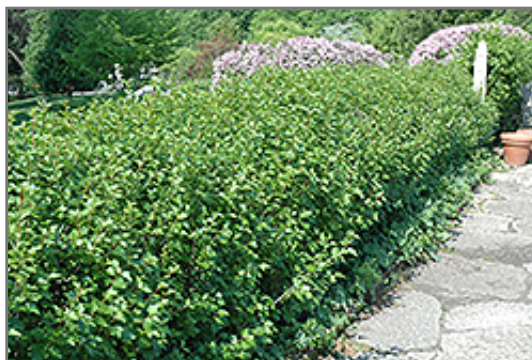

Green Mound Alpine Currant
Photo courtesy of NetPS Plant Finder