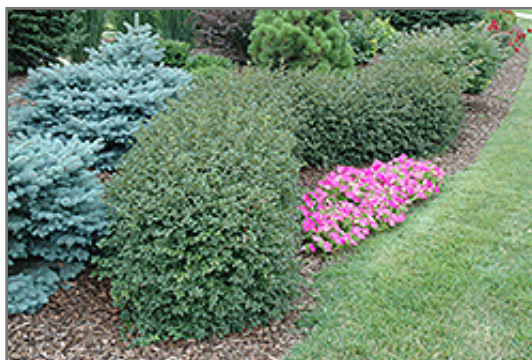

Green Mound Alpine Currant

Ribes alpinum 'Green Mound'

Height: 3 feet

Spread: 24 inches

Sunlight: ○ ● ●

Hardiness Zone: 2

Description:

A compact and upright, densely branched shrub with leaves to the ground, popular for hedging, takes pruning extremely well, makes an excellent low formal border, tough and adaptable; good fall color; more resistant to disease than the species

Ornamental Features

Green Mound Alpine Currant has rich green deciduous foliage on a plant with a round habit of growth. The lobed leaves turn yellow in fall.

Landscape Attributes

Green Mound Alpine Currant is a dense multi-stemmed deciduous shrub with a more or less rounded form. Its relatively fine texture sets it apart from other landscape plants with less refined foliage.

- Mass Planting
- Hedges/Screening
- General Garden Use

Green Mound Alpine Currant
Photo courtesy of NetPS Plant Finder

Green Mound Alpine Currant
Photo courtesy of NetPS Plant Finder

Planting & Growing

Green Mound Alpine Currant will grow to be about 3 feet tall at maturity, with a spread of 24 inches. It tends to fill out right to the ground and therefore doesn't necessarily require facer plants in front. It grows at a medium rate, and under ideal conditions can be expected to live for approximately 30 years.