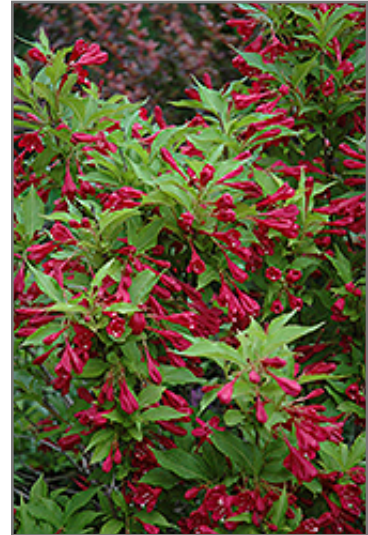

Red Prince Weigela flowers
Photo courtesy of NetPS Plant Finder