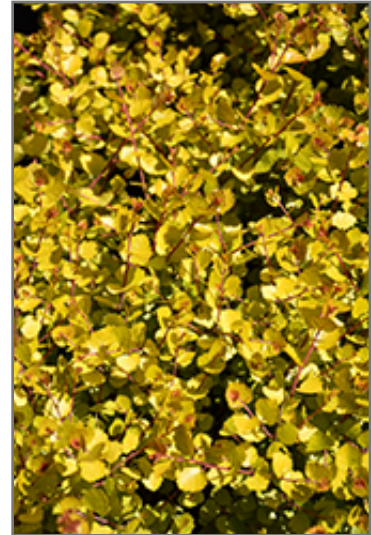

*Cesky Gold Dwarf Birch foliage
Photo courtesy of NetPS Plant Finder*